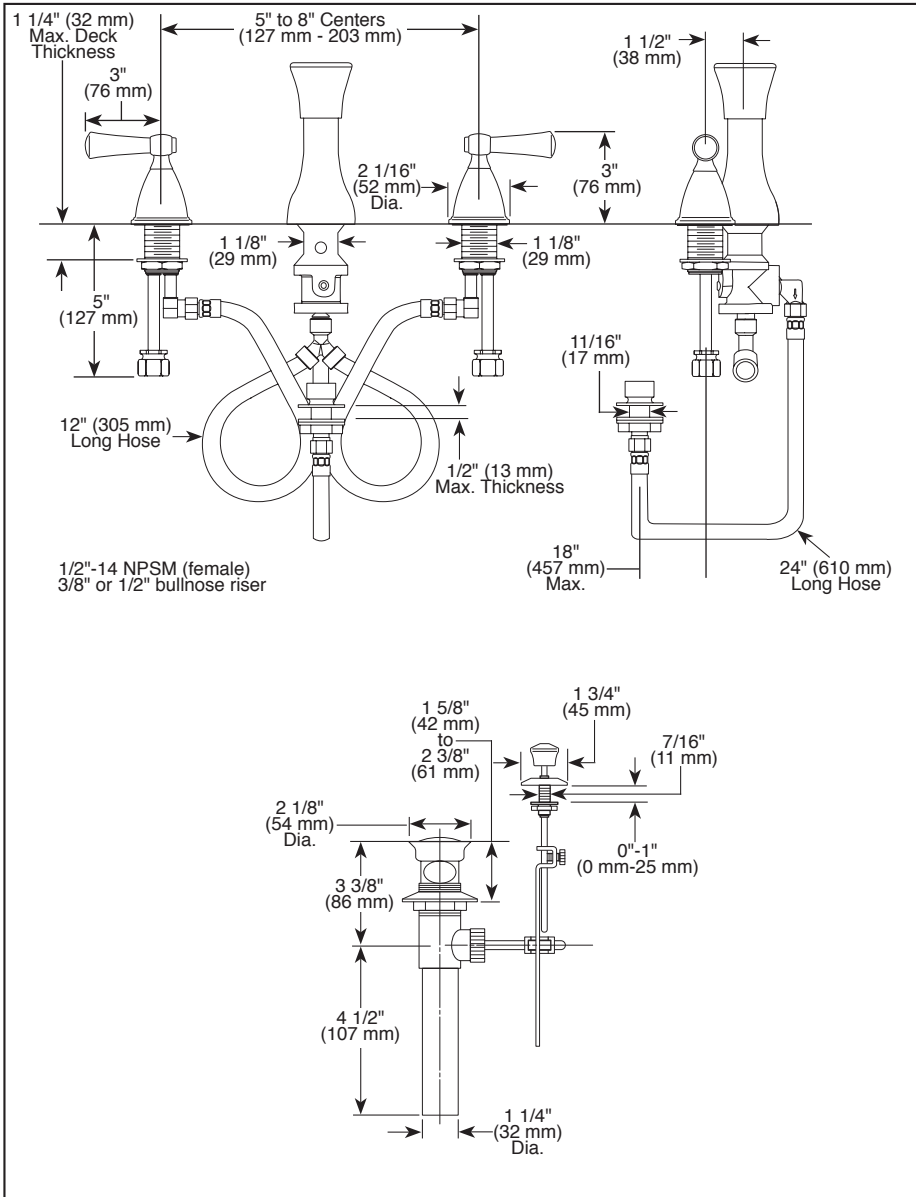

Submitted Model No.: _____

Specific Features: _____

BRIZO®

BIDET FAUCET

- Vesi® Collection
- Three Handle Bidet Valve
- 4 Hole Applications
- 5" to 8" Centers
- Ceramic Disc Valving

STANDARD SPECIFICATIONS:

- Three handle deck mount bidet valves for exposed mounting on 4 hole applications.
- 5" to 8" centers.
- Directional handle for rim flush or rosette spray douche.
- Hot and cold stems are interchangeable.
- Ceramic disc valving.
- 1/4 turn stop maybe removed for 180° rotation.